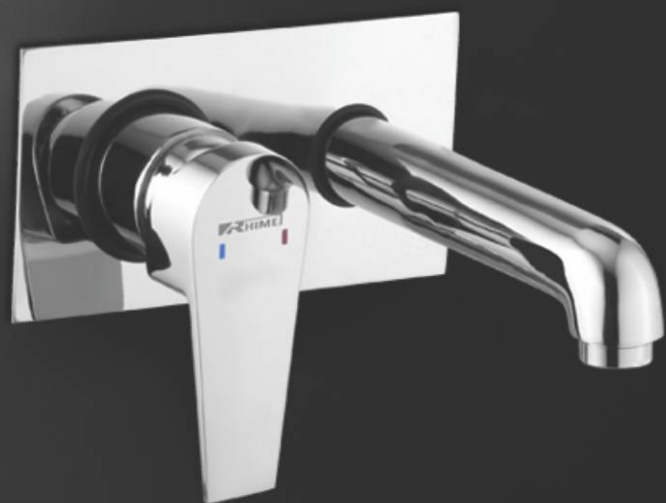

LV-122 | Single Lever Basin
Mixer Liva 6"

AR-122 | Single Lever Basin
Mixer Area 6"

FUSION | FU-124
Single Lever Concealed Diverter with 40mm
Cartridge with Cover Plate & Handle Set

PRIME | PR-124
Single Lever Concealed Diverter with 40mm
Cartridge with Cover Plate & Handle Set

STONE | ST-124
Single Lever Concealed Diverter with 40mm
Cartridge with Cover Plate & Handle Set

WALL MOUNTED
BASIN MIXERS

राइम®

AR-120
Wall Mounted Basin Mixer

VG-120
Wall Mounted Basin Mixer

FL-120
Wall Mounted Basin Mixer